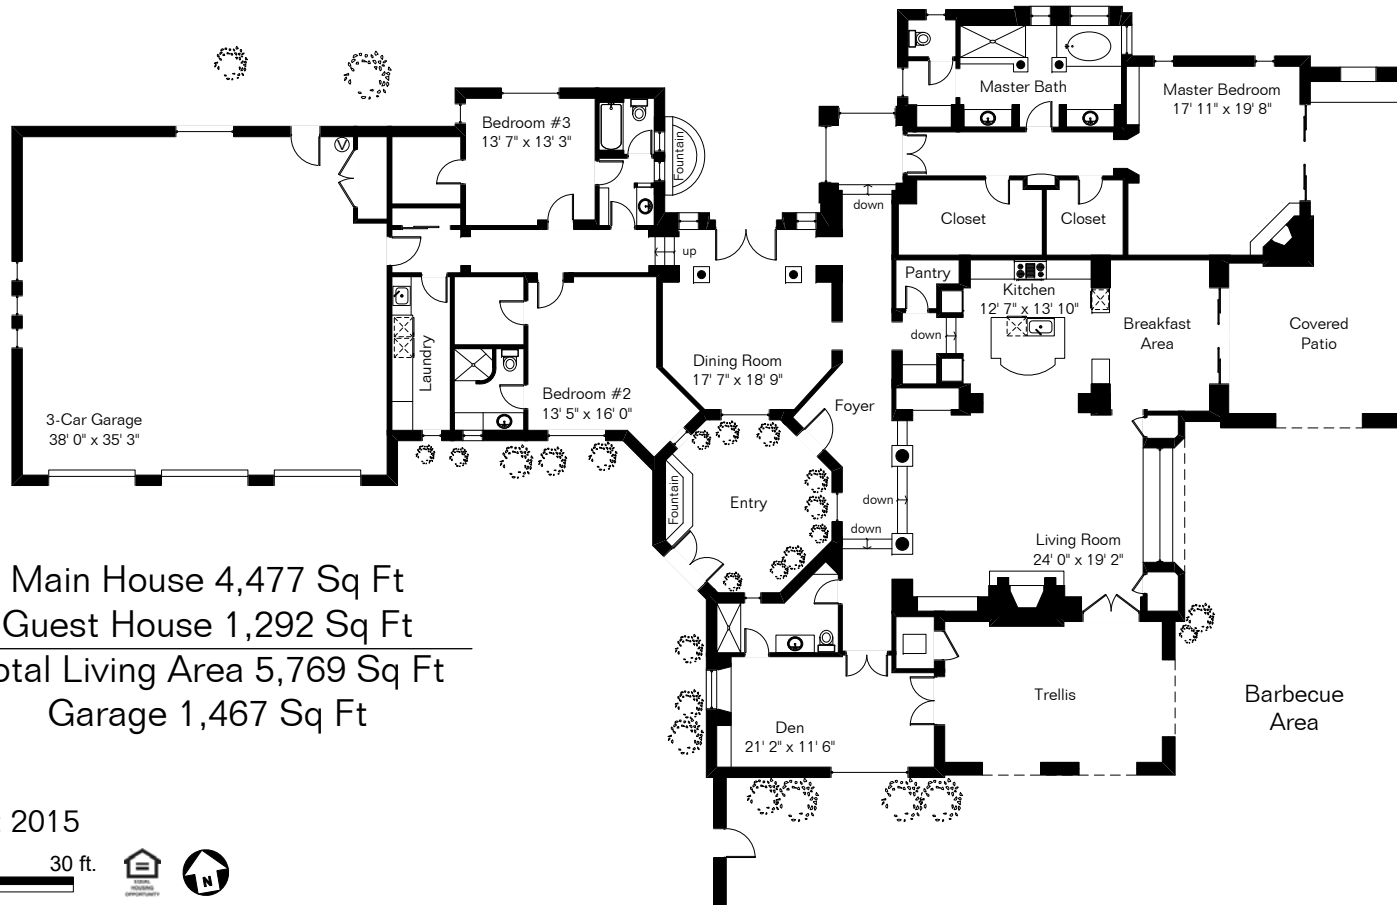

The square footages and room size information are deemed to be reliable but are not guaranteed and should be independently verified.

2617 E Talante Canyon Pl

Guest House

Main House 4,477 Sq Ft
 Guest House 1,292 Sq Ft

 Total Living Area 5,769 Sq Ft
 Garage 1,467 Sq Ft

Site Visit August 2015

Copyright 2015 Floor Plans First! LLC
 All Rights Reserved.

www.FloorPlansFirst.com

Toll Free (877) 887-1500
 Voice (520) 881-1500
 Fax (520) 791-7701