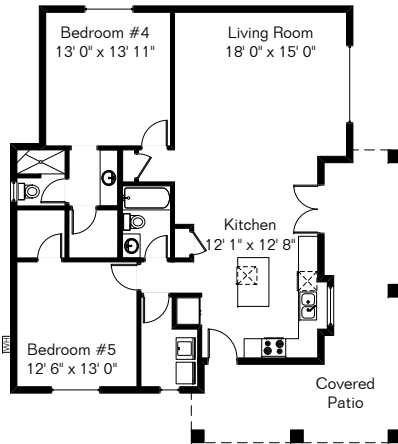

The square footages and room size information are deemed to be reliable but are not guaranteed and should be independently verified.

2617 E Talante Canyon Pl

Guest House

Main House 4,477 Sq Ft
 Guest House 1,292 Sq Ft

 Total Living Area 5,769 Sq Ft
 Garage 1,467 Sq Ft

Site Visit August 2015

Copyright 2015 Floor Plans First! LLC
 All Rights Reserved.

www.FloorPlansFirst.com

Toll Free (877) 887-1500
 Voice (520) 881-1500
 Fax (520) 791-7701